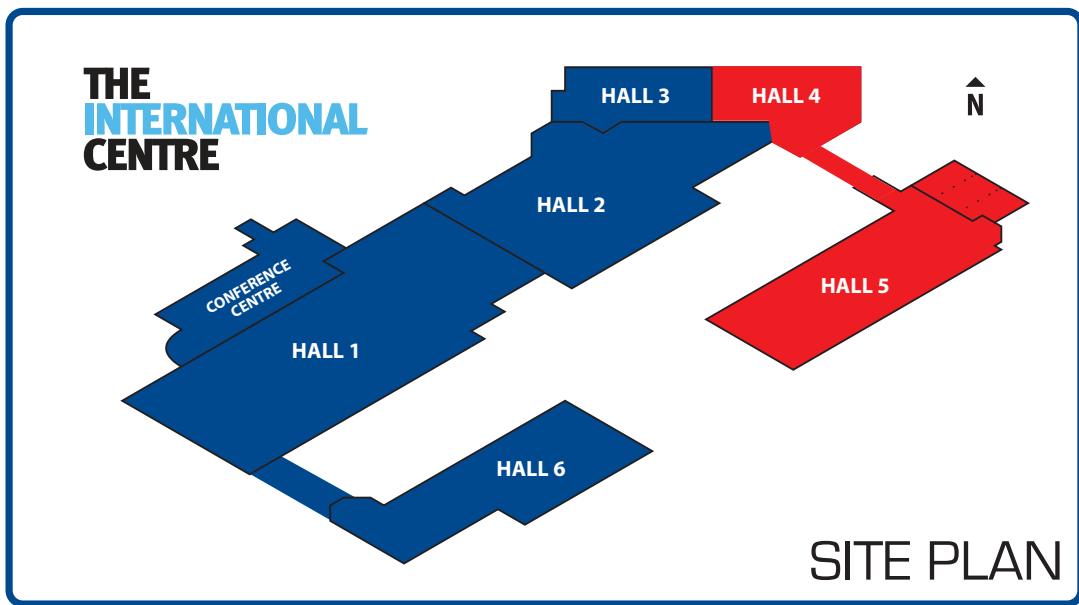

SPORT CARD EXPO
TORONTO
 NOV. 10-13 | 22

Presented by

TORONTO INTERNATIONAL CENTRE - HALLS 4 & 5
 6900 AIRPORT ROAD, MISSISSAUGA, ON L4V 1E8

DEALER REGISTRATION

Floorplan is a representation and correct at press time and is subject to change.

HALL 5
 BOOTHS 1 - 1510

LEGEND

- 1 ENTRANCE / EXIT
- 2 TICKETING BOX OFFICE
- 3 ADVANCE & AUTOGRAPH TICKET PICK-UP
- 4 CLASSIC AUCTIONS SPORTS MUSEUM
- 5 MINTINK TRADE NIGHT
- 6 HALL 4 RE-ENTRY/EXIT
- 7 ULTRA PRO AUTOGRAPH PAVILION
- 8 HALL OF FAME RACING COLLECTION
- 9 GRADING & AUTHENTICATION ZONE
- 10 FOOD COURT
- 11 MERCH BOOTH
- WASHROOMS