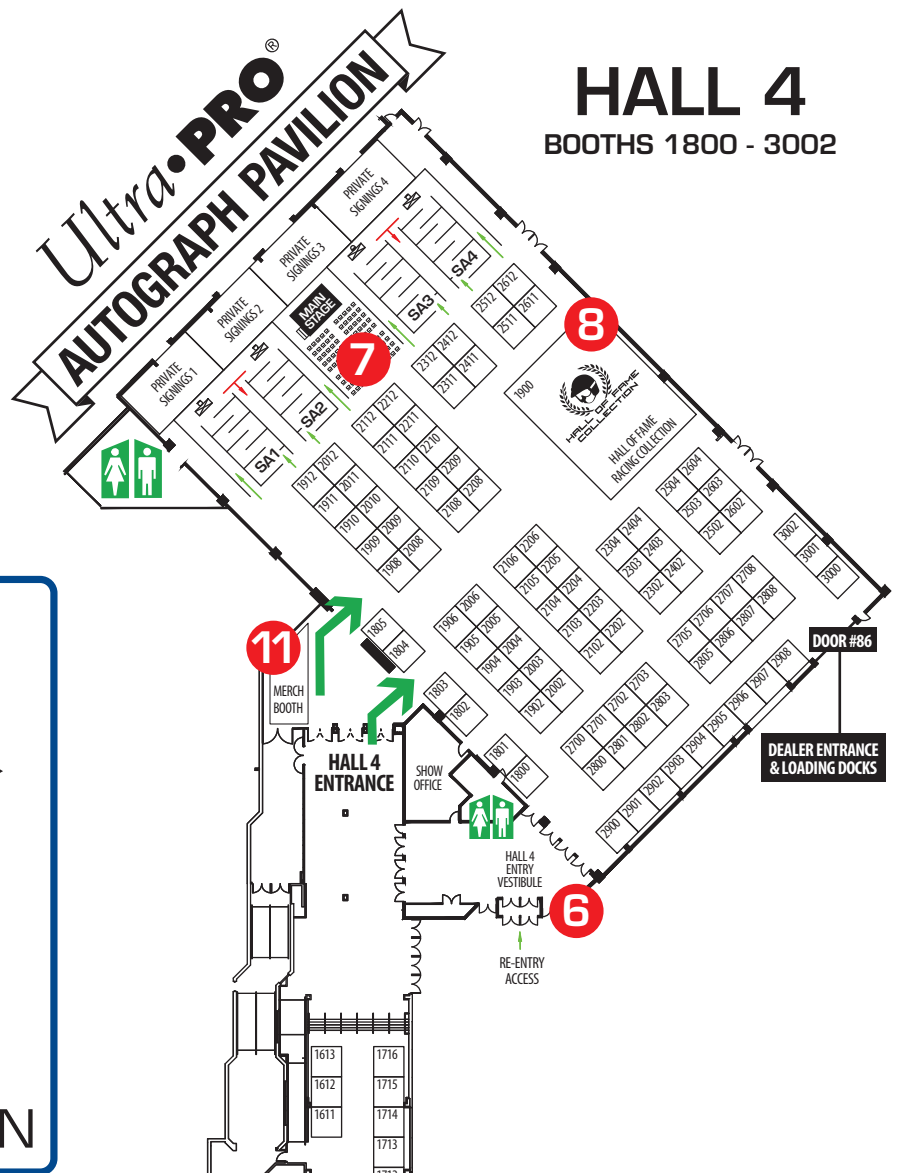

SPORT CARD EXPO
TORONTO
 NOV. 10-13 | 22

Presented by

TORONTO INTERNATIONAL CENTRE - HALLS 4 & 5
 6900 AIRPORT ROAD, MISSISSAUGA, ON L4V 1E8

DEALER REGISTRATION

Floorplan is a representation and correct at press time and is subject to change.

HALL 5
 BOOTHS 1 - 1510

LEGEND

- 1 ENTRANCE / EXIT
- 2 TICKETING BOX OFFICE
- 3 ADVANCE & AUTOGRAPH TICKET PICK-UP
- 4 CLASSIC AUCTIONS SPORTS MUSEUM
- 5 MINTINK TRADE NIGHT
- 6 HALL 4 RE-ENTRY/EXIT
- 7 ULTRA PRO AUTOGRAPH PAVILION
- 8 HALL OF FAME RACING COLLECTION
- 9 GRADING & AUTHENTICATION ZONE
- 10 FOOD COURT
- 11 MERCH BOOTH
- WASHROOMS