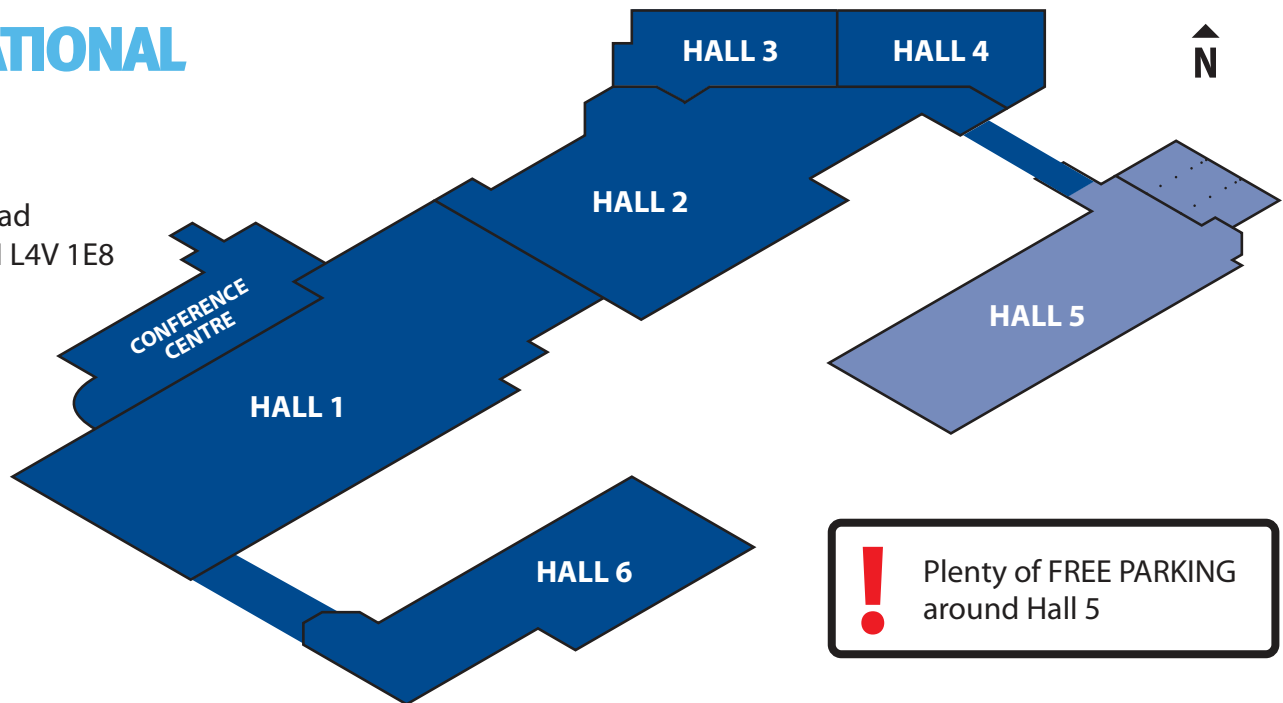

SPORT CARD EXPO

TORONTO

NOV. 10-13 | 22

Presented by

SHOW HOURS

Thursday, Nov. 10	4 PM - 8 PM (VIP ONLY)
Friday, Nov. 11	11 AM - 7 PM
Saturday, Nov. 12	10 AM - 6 PM
Sunday, Nov. 13	10 AM - 5 PM

LOCATION

THE INTERNATIONAL CENTRE

HALL 5
6900 Airport Road
Mississauga, ON L4V 1E8

Plenty of FREE PARKING
around Hall 5